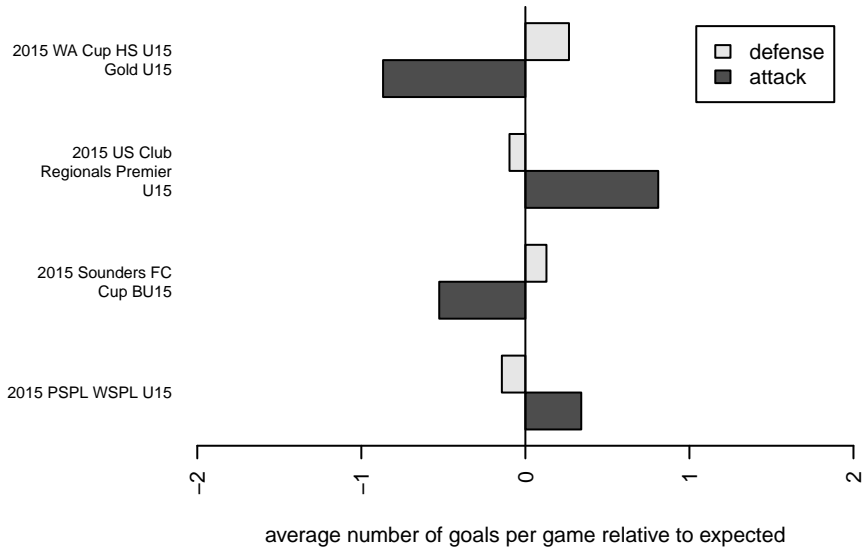

Performance relative to 13 month average