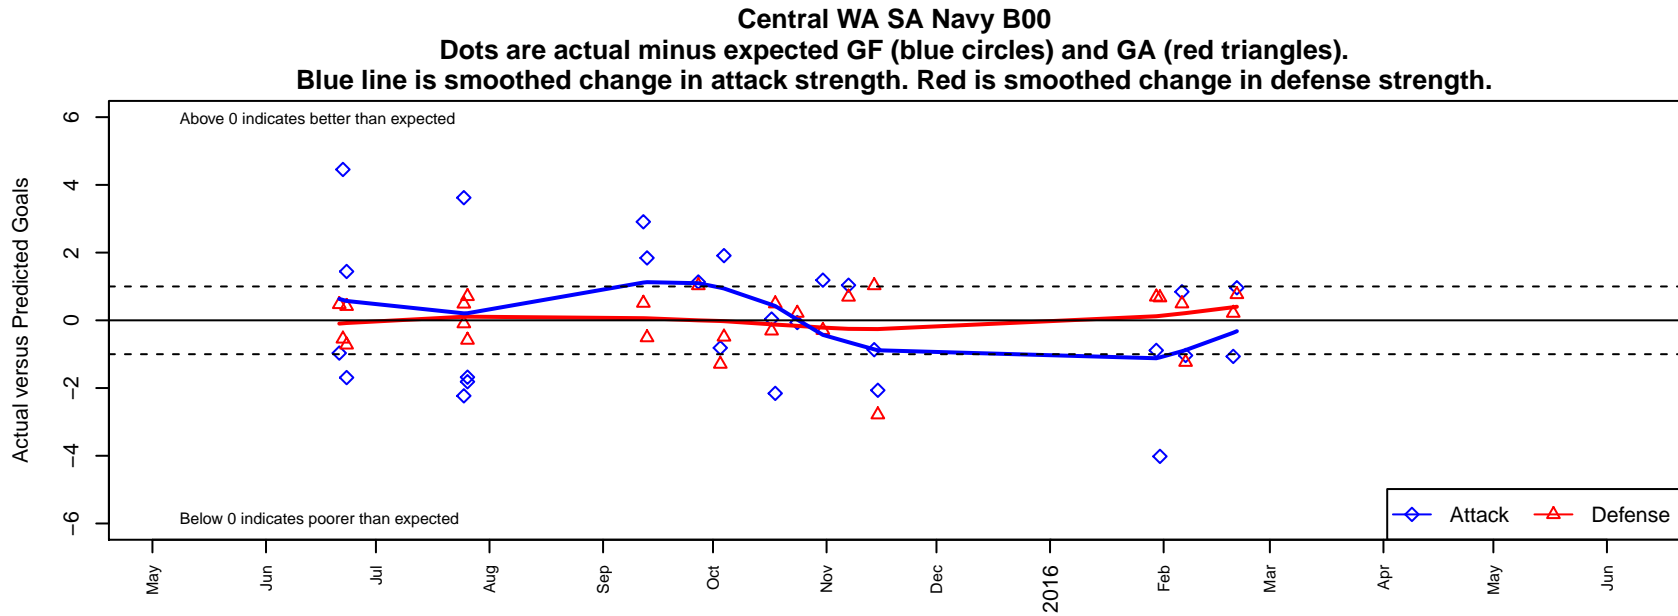

## Central WA SA Navy B00

Central WA Soccer Academy  
 Yakima, WA  
 B00 total strength=1584  
 attack=15.89 defense=14.43  
 fall league = PSPL WSPL U15  
 notes= Strom 2013; McAllister 2014-5

alt names used:  
 CWSA B00 Navy  
 CWSA B00 Navy McAllister  
 CENTRAL WASHINGTON CWSA NAVY B00 (I)

Venues played:  
 2015 US Club Regionals Premier U15  
 2015 Sounders FC Cup BU15  
 2015 PSPL WSPL U15  
 2015 WA Cup HS U15 Gold U15

**attack and defense variance (black dot)  
relative to other teams  
and top 10 in region**