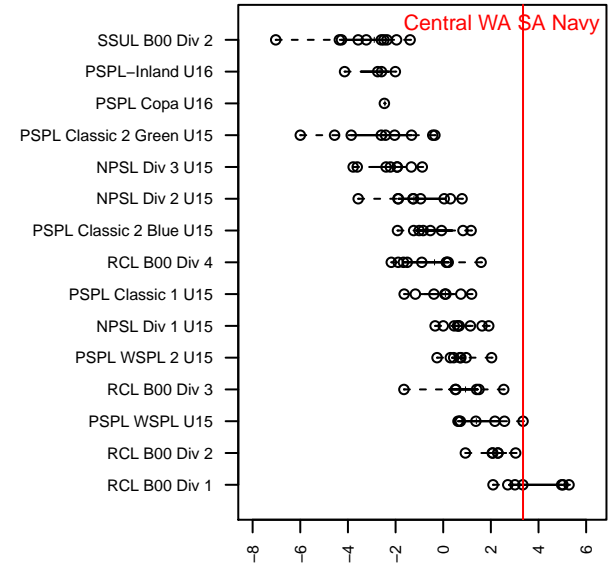

**attack and defense rating
relative to others at age
and all opponents in last 13 months**