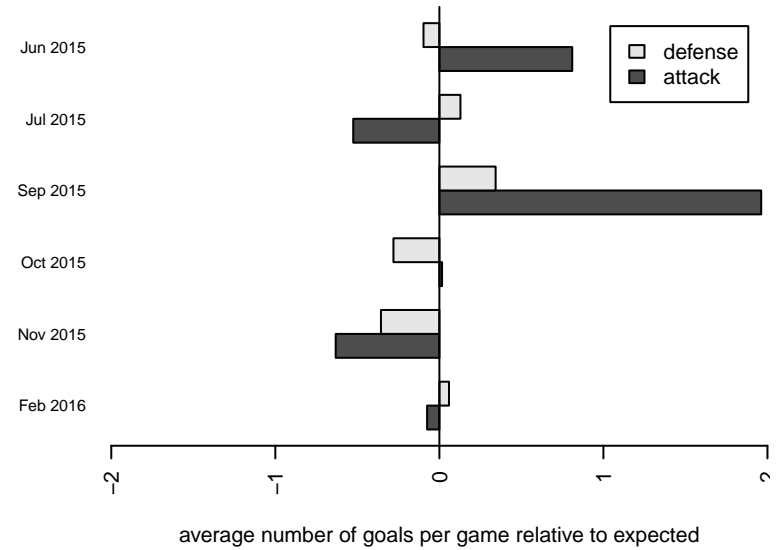

Performance relative to 13 month average